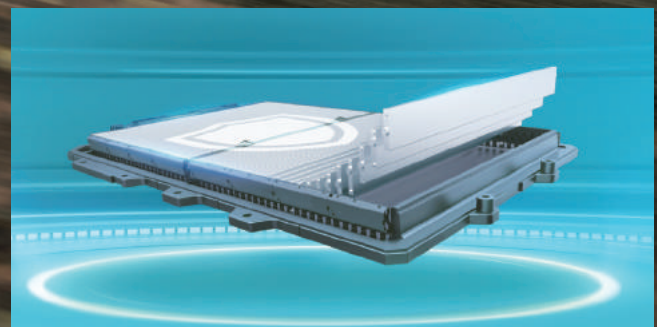

BYD

BYD ATTO 3

ELEVATE VERSATILITY

LED Light

LED Taillights

e-Platform 3.0

BYD Blade Battery

15.6-inch Intelligent Rotating Touch Screen

Exterior color	Interior
Ski White	Blue+Grey
Surf Blue	
Boulder Grey	Blue+Black
Cosmos Black	

Specification & features may vary from actual vehicle being sold. Changes in colours and equipments are subjects to change without prior notice.