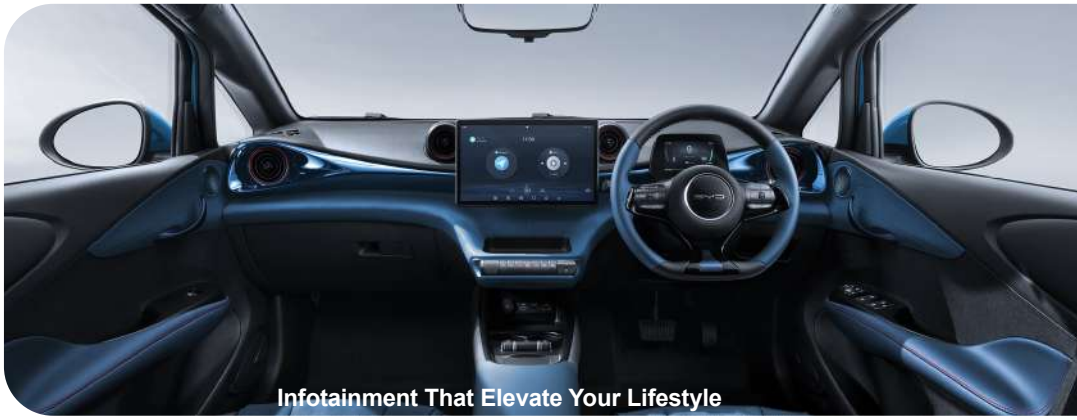

BYD

BYD DOLPHIN

ELEVATE ATTRACTION

Crystal LED Combination Headlights

LED Taillight

e-Platform 3.0

BYD Blade Battery

Infotainment That Elevate Your Lifestyle

	Dynamic Standard Range	Premium Extended Range
Exterior		
Electrically Heated and Adjustable Exterior Mirrors	•	•
Electrically Retractable Exterior Mirrors	•	•
Panoramic Glass Roof	—	•
Front Boneless Wiper	•	•
Rear Wiper	•	•
Interior		
Three-spoke Steering Wheel	•	•
Electric Power Assisted Steering System	•	•
5" Digital Instrument Panel	•	•
Manual Dimming Interior Rear View Mirror	•	•
Mobile Phone Wireless Charging	—	•
Synthetic Leather Seat	•	•
60/40 Split Fold Rear Seats	•	•
6-way Manual Adjustment - Driver Seat	•	—
6-way Power Adjustment - Driver Seat	—	•
4-way Manual Adjustment - Front Passenger Seat	•	—
4-way Power Adjustment - Front Passenger Seat	—	•
Ventilated Front Seats	—	•
Height Adjustable Headrests - Rear Seats	•	•
Entertainment		
FM Radio	•	•
*Bluetooth® Phone Connectivity and Audio Streaming	•	•
12.8" Intelligent Rotating Touch Screen	•	•
6 Speakers	•	•
Voice Assistant	•	•
USB × 2, Centre Console	typeA + typeC	typeA + typeC
USB × 2, Rear	typeA + typeC	typeA + typeC
Light		
LED Headlight	•	•
Follow Me Home Headlight	•	•
LED Daytime Running Light	•	•
LED Taillight Bar	•	•
LED Front Reading Light	•	•
LED Rear Reading Light	•	—
LED Rear Side Reading Light	—	•
Luggage Compartment Light	•	•
High Beam Assist (HMA)	•	•
Comfort & Convenience		
12V Socket	•	•
Keyless Entry & Keyless Start	•	•
Portable Card Key	•	•
Driver's Window One Touch Up-down with Anti-pinch	•	—
4-door Window One Touch Up-down with Anti-pinch	—	•
Automatic Air-conditioning	•	•
Heat Pump	•	•
PM2.5 Air Filter (Without Display)	•	•
Tyre Repair Kit	•	•